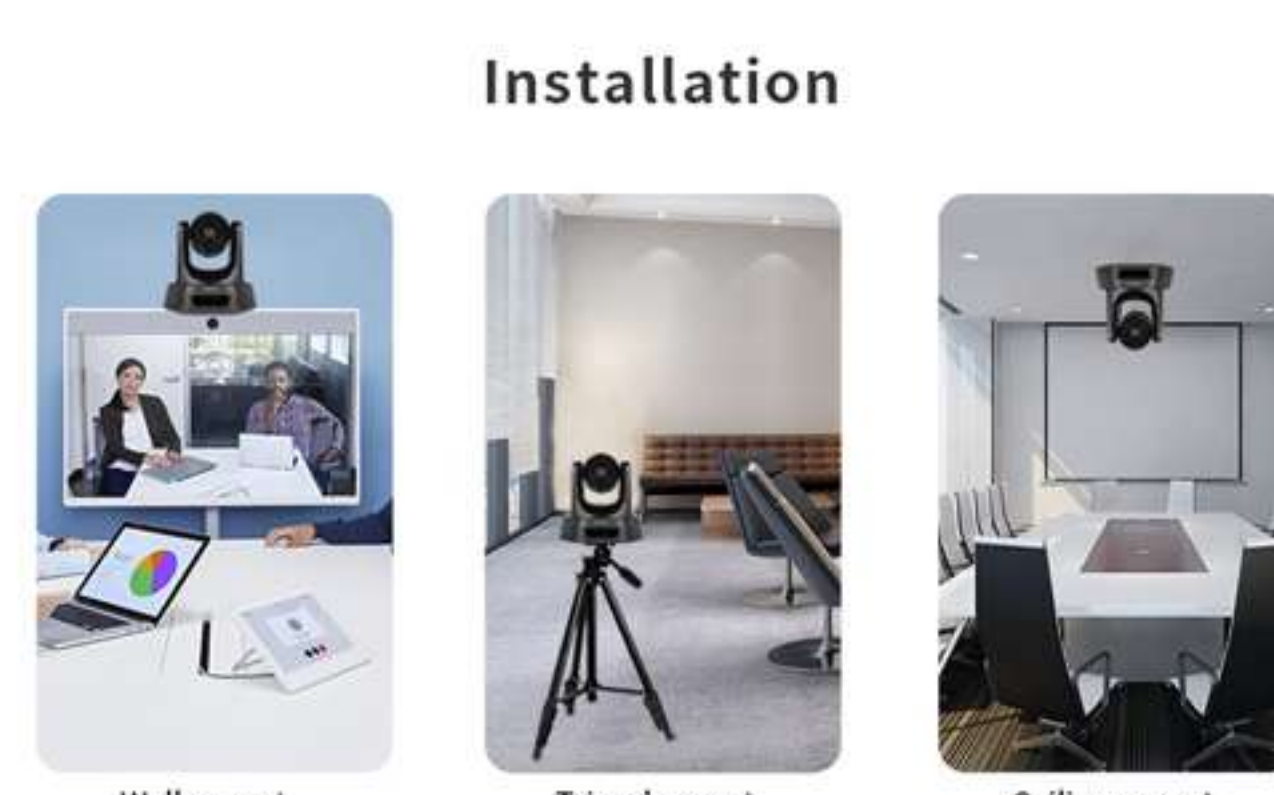

MULTIPLE INSTALLATIONS

Support multiple mount way: available to install on desk, monitor, wall, tripod or up-side down in-ceiling.