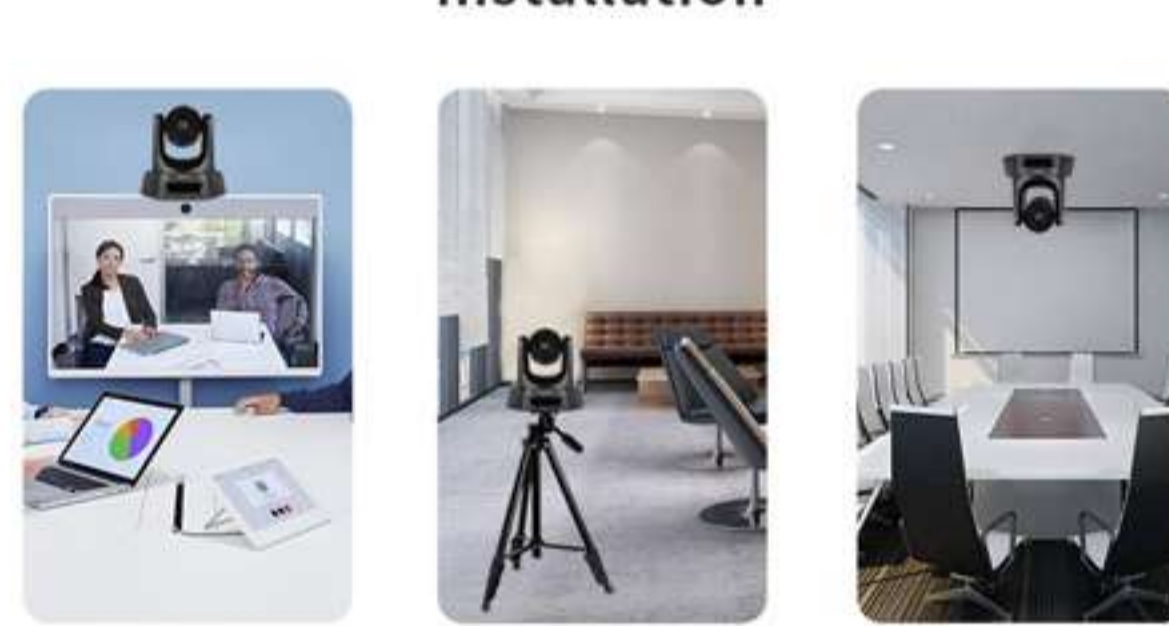

MULTIPLE INSTALLATIONS

Installation

Support multiple mount way: available to install on desk, monitor, wall, tripod or up-side down in-ceiling.